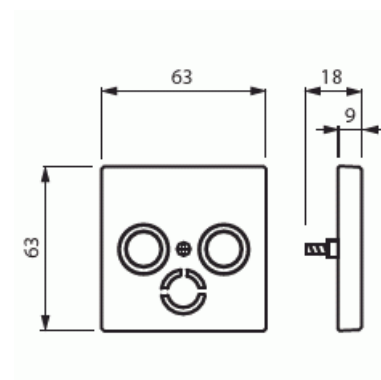

Product Card

Center plate, Impressivo, TV/R/Sat, white

Center plate

Center plate, Impressivo, TV/R/Sat, white

Type: 1743-84

GTIN: 4011395996416

Center plate for the most common antenna outlet inserts. The terminal opening "Sat" is closed, but it can be opened at the installation location. It is suitable for the 85mm cover frames and with the 2519-xx adapter also for the 100mm cover frames. The manufacture material is a durable high quality plastic. The surface is glossy and easy to keep clean. Cleaning with a mild, standard household detergent. Be careful when cleaning with a powerful dissolvent.

Technical specification

General Information

Product ID: 2TKA000465G1

Classification

Enclosure class: IP20

Packing

Package: 1/10/100/2800

Unit: PCS

ABB Exchange

+358 10 22 11

Product Card

Center plate, Impressivo, TV/R/Sat, white

Utilization:	Other
Support ring:	No
With dust cover:	No
With hinged lid:	No
Outlet direction:	Straight
Imprintable label:	Without indication field
With imprint:	No
Mounting method:	Flush mounted (plaster)
Material:	Plastic
Material quality:	Thermoplastic
Halogen free:	Yes
Surface protection:	Untreated
Surface finishing:	Glossy
Colour:	White
RAL-number (similar):	9016
Transparent:	No
Type of fastening:	Mounting with screw
Number of modules (module system):	1
With buses/couplings:	No
Suitable for number of connectors:	3
With strain relief:	No
Shielded buses:	No
Shielded housing:	No
Luster terminal:	No
Suitable for degree of protection (IP):	IP20
Device width:	63 mm
Device height:	63 mm
Device depth:	63 mm
Min. depth of built-in installation box:	32 mm