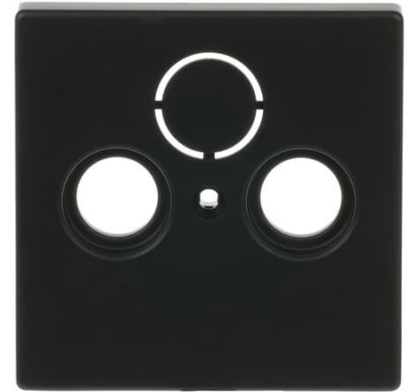

Center plate

Center plate Sat 3 gang Black - Impressivo

Type: 1743-885

Product ID: 2TKA00001244

GTIN: 6438199076454

Center plate for the most common antenna outlet inserts. The terminal opening “Sat” is closed, but it can be opened at the installation location. It is suitable for the 85mm cover frames. The surface is painted. Cleaning with a mild, standard household detergent. Be careful when cleaning with a powerful dissolvent.

Technical specification

Classification

Suitable for degree of protection (IP):	IP20
---	------

Packing

Package:	1
Unit:	PCS

ETIM Data

ETIM Version:	ETIM-9.0
ETIM Class:	EC000018
Assembly arrangement:	Central cover plate
Utilization:	Other

Product Card

Center plate Sat 3 gang Black - Impressivo

Support ring:	No
With dust cover:	No
Outlet direction:	Straight
Imprintable label:	Without indication field
With imprint:	No
Mounting method:	Flush mounted (plaster)
Material:	Plastic
Material quality:	Thermoplastic
Halogen free:	No
Anti-bacterial treatment:	No
Surface protection:	Lacquered
Surface finishing:	Matt
Colour:	Black
RAL-number (similar):	9005
Type of fastening:	Mounting with screw
Number of modules (module system):	1
With buses/couplings:	No
Suitable for number of connectors:	3
Device width:	63 mm
Device height:	18 mm
Device depth:	63 mm