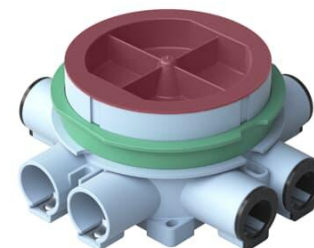

Junction box

Ceiling junction box for 13/26 mm board

Typ: AU70

Produkt ID: 2TKA001748G1

GTIN: 6418677332357

The ceiling junction box has two screw pillars for M4 screws, e.g. for attaching lamp connectors or roof lids and screw distance is c/c 70 mm. The green adapter ring, delivered with the box, is used when board thickness is 12-13 mm. The ring is removed when the board thickness is 24-26 mm e.g. double plaster board. There are 8 fixed inlets for 20 mm conduits, and 6 have an adapter for 16 mm conduit. All inlets are equipped with a locking device in metal for reliable connection between the conduits (flexi or stiff pipe) and the box. In addition, there are two knock outs in the bottom for different inlets. Manufactured from halogen free material (IEC/61249-2-21), the box complies with the IEC/EN60670:2005 glow wire test (850 °C).

Förpackning:	50
Enhet:	st

ETIM Data

ETIM Version:	ETIM-9.0
ETIM Class:	EC002601
Mounting method:	Flush mounted (plaster)
Shape:	Round
Construction type:	Cable junction box
Model:	Single
Provided with revolving ring:	Nej
Connectable:	Nej
Equipped with:	None
Diameter:	92 mm
Length:	120 mm
Width:	120 mm
Depth:	120 mm
Inner depth:	53 mm
For number of electric fittings:	1
Mounting switching equipment:	Screwing
With screws:	Nej
Housing feed-through by break-out opening:	Nej
Housing feed-through by seal membrane:	Nej
Housing feed-through by nozzle:	Ja
Housing feed-through by step membrane:	Nej
For tube diameter:	16 mm
Pipe locking:	Ja
Pipe locking optional:	Nej
Inlet from the rear:	Ja
Number of inlets:	8
Number of included spouts:	8
Material:	Plastic
Halogen free:	Ja

Surface protection:	Untreated
Colour:	Blue
Degree of protection (IP):	IP3X
Cover model:	Construction protective cover
Transparent cover:	Nej
Cover attachment:	Snapped on
Sealable:	Nej
With screening:	Nej
Air tight:	Nej
Clamp position fixed:	Nej
Luminaire hook mounting:	Nej
Special application:	None