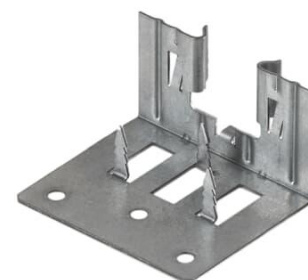

# Truss fixture

Truss fixture 24 mm, e.g. for double plaster board

**Typ:** AS26.24

**Produkt ID:** 2TKA001713G1

**GTIN:** 6418677335914

Truss fixture AS26.24 is used with the boxes AU60 and AU 60.1 in double board walls. The truss fixture includes nailing plate, which can also be attached using screws.