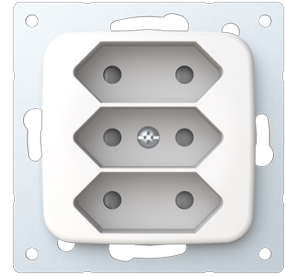

# Socket outlet

Socket outlet, Jussi, Euro, 3-gang, shuttered, screwless terminals, branching terminals, 2 X-terminals

**Typ:** 303UC

**Produkt ID:** 2TKA000974G1

**GTIN:** 6418677335136

3-gang Euro socket outlet with center plate. There are terminals for each contact of the socket outlet for max 4 rigid wires and 2 X-terminals for 2-rigid wires. The socket outlet insert without the cover plate is screen-protected.

# Produktblad

Socket outlet, Jussi, Euro, 3-gang, shuttered, screwless terminals, branching terminals, 2 X-terminals

ETIM Class:	EC000125
Model:	EURO plug (CEE 7/16)
Number of active pins (round):	2
With signal lamp:	Nej
Number of units:	3
Number of phases:	1
Imprint/indication:	None
Connection type:	Push-in clamp
With hinged lid:	Nej
With enhanced contact protection:	Ja
Label space/information surface:	Nej
Colour:	White
RAL-number (similar):	9010
Metallic colour:	Nej
Transparent:	Nej
Lockable:	Nej
Eject-mechanism:	Nej
Insulated mounting:	Nej
With function lighting:	Nej
With orientation lighting:	Nej
Over voltage protection:	Nej
Fault current protection:	Nej
With miniature fuse:	Nej
Special power supply:	No special power supply
Mounting method:	Flush mounted (plaster)
Type of fastening:	Mounting with claw and screw
Material:	Plastic
Material quality:	Thermoplastic
Halogen free:	Ja
Surface protection:	Untreated
Surface finishing:	Matt
Anti-bacterial treatment:	Nej
With loop through function:	Nej
With on/off switch:	Nej

# Produktblad

Socket outlet, Jussi, Euro, 3-gang, shuttered, screwless terminals, branching terminals, 2 X-terminals

Rotated central insert:	Nej
Frequency:	50 Hz
Device width:	71 mm
Device height:	71 mm
Device depth:	25 mm
Min. depth of built-in installation box:	23 mm