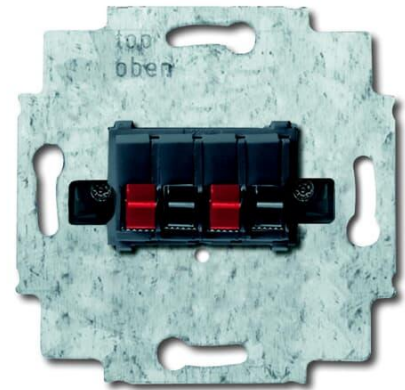

Tele outlet

Tele outlet insert, speaker, stereo

Typ: 0248.00

Produkt ID: 2TKA000090G1

GTIN: 6418677331367

Use this insert with Impressivo center plates 1766-xx and Jussi center plate 2539-214. Push-in connectors for the speaker wires and screw terminals for max 10mm² internal wires.

Teknisk specifikation

Klassificering

Suitable for degree of protection (IP):	IP20
---	------

Packning

Förpackning:	1/10/100/1800
Enhet:	st

ETIM Data

ETIM Version:	ETIM-9.0
ETIM Class:	EC000018
Assembly arrangement:	Basic element
Utilization:	Loudspeaker connection
Support ring:	Nej
With dust cover:	Nej
With hinged lid:	Nej
Outlet direction:	Inclined

Imprintable label:	Without indication field
With imprint:	Nej
Mounting method:	Flush mounted (plaster)
Material:	Plastic
Material quality:	Thermoplastic
Halogen free:	Nej
Anti-bacterial treatment:	Nej
Surface protection:	Untreated
Surface finishing:	Matt
Colour:	Grey
Transparent:	Nej
Type of fastening:	Mounting with screw
With buses/couplings:	Nej
Suitable for number of connectors:	4
With strain relief:	Nej
Shielded buses:	Nej
Shielded housing:	Nej
Luster terminal:	Nej
With lighting:	Nej
Impact strength:	IK00
Device width:	71 mm
Device height:	40 mm
Device depth:	71 mm
Min. depth of built-in installation box:	40 mm