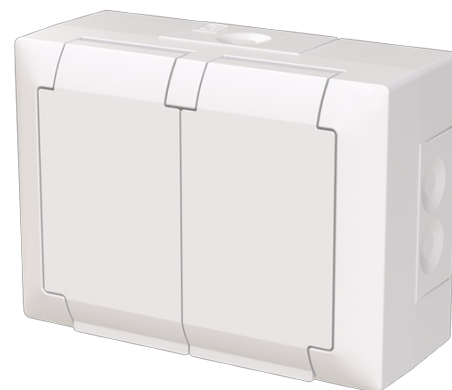

# DSO hinged lid, surface IP44

DSO hinged lid, surface IP44 16 A White - Saga

**Typ:** 402ESW-916

**Produkt ID:** 2TKA00005893

**GTIN:** 6438199028361

Surface mounting IP44 double socket outlet with terminals for each contact of the socket outlet for max 4 rigid wires. IP44 when lids are closed and installed horizontally (lids opening upwards). The lids are kept closed with a return spring when socket outlet is not in use. Bio-circular plastics used in the centre plate, lids and bottom plate.

### ETIM Data

ETIM Version:	ETIM-9.0
---------------	----------

ETIM Class:	EC000125
Concurrently switching neutral conductor:	Nej
Number of active pins (round):	2
With signal lamp:	Nej
Number of phases:	1
Imprint/indication:	None
Connection type:	Push-in clamp
With hinged lid:	Nej
With enhanced contact protection:	Ja
Label space/information surface:	Nej
Colour:	White
RAL-number (similar):	9003
Metallic colour:	Nej
Transparent:	Nej
Lockable:	Nej
Eject-mechanism:	Nej
Insulated mounting:	Nej
With function lighting:	Nej
With orientation lighting:	Nej
Over voltage protection:	Nej
Fault current protection:	Nej
With miniature fuse:	Nej
Special power supply:	No special power supply
Mounting method:	Surface mounted (plaster)
Type of fastening:	Mounting with screw
Material:	Plastic
Material quality:	Duroplast
Halogen free:	Ja
Surface protection:	Untreated
Surface finishing:	Glossy
Anti-bacterial treatment:	Nej
With loop through function:	Nej
With on/off switch:	Nej
Rotated central insert:	Nej
Frequency:	50 Hz