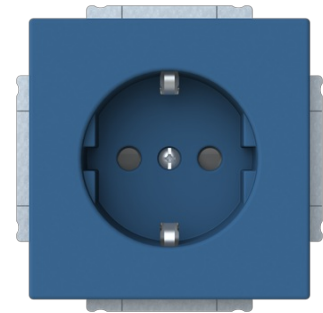

1-gang Schuko, blue

1-gang Schuko, blue None Blue - Impressivo

Typ: 20EUC-06

Produkt ID: 2TKA00005568

GTIN: 6438199018324

Socket outlet with terminals for each contact of the socket outlet. The terminals are for max 2 solid or rigid wires. The centre plate is blue.

Teknisk specifikation

Elektriska värden

Nominal current:	16 A
Nominal voltage:	250 V

Klassificering

Suitable for degree of protection (IP):	IP21
---	------

ETIM Data

ETIM Version:	ETIM-9.0
ETIM Class:	EC000125
Number of active pins (round):	2
With signal lamp:	Nej
Number of units:	1
Number of phases:	1
Imprint/indication:	None
Connection type:	Push-in clamp
With hinged lid:	Nej
With enhanced contact protection:	Nej

Label space/information surface:	Nej
Colour:	Blue
RAL-number (similar):	5007
Metallic colour:	Nej
Transparent:	Nej
Lockable:	Nej
Eject-mechanism:	Nej
Insulated mounting:	Nej
With function lighting:	Nej
With orientation lighting:	Nej
Over voltage protection:	Nej
Fault current protection:	Nej
With miniature fuse:	Nej
Special power supply:	No special power supply
Mounting method:	Flush mounted (plaster)
Type of fastening:	Mounting with claw and screw
Material:	Plastic
Material quality:	Thermoplastic
Halogen free:	Nej
Surface protection:	Untreated
Surface finishing:	Glossy
Anti-bacterial treatment:	Nej
With loop through function:	Nej
With on/off switch:	Nej
Rotated central insert:	Nej
Frequency:	50 Hz
Device width:	71 mm
Device height:	42 mm
Device depth:	71 mm
Min. depth of built-in installation box:	28 mm
Compatible with Apple HomeKit:	Nej
Compatible with Amazon Alexa:	Nej
Compatible with Google Assistant:	Nej
IFTTT support available:	Nej
With Wi-Fi signal repeater:	Nej