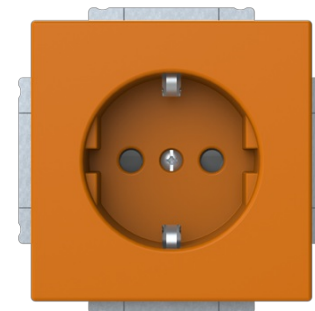

1-gang Schuko, orange

1-gang Schuko, orange None Orange - Impressivo

Typ: 20EUC-03

Produkt ID: 2TKA00005566

GTIN: 6438199018225

Socket outlet with terminals for each contact of the socket outlet. The terminals are for max 2 solid or rigid wires. The centre plate is orange.

Teknisk specifikation

Elektriska värden

Nominal current:	16 A
Nominal voltage:	250 V

Klassificering

Suitable for degree of protection (IP):	IP21
---	------

ETIM Data

ETIM Version:	ETIM-9.0
ETIM Class:	EC000125
Number of active pins (round):	2
With signal lamp:	Nej
Number of units:	1
Number of phases:	1
Imprint/indication:	None
Connection type:	Push-in clamp
With hinged lid:	Nej
With enhanced contact protection:	Nej

Label space/information surface:	Nej
Colour:	Orange
RAL-number (similar):	2000
Metallic colour:	Nej
Transparent:	Nej
Lockable:	Nej
Eject-mechanism:	Nej
Insulated mounting:	Nej
With function lighting:	Nej
With orientation lighting:	Nej
Over voltage protection:	Nej
Fault current protection:	Nej
With miniature fuse:	Nej
Special power supply:	No special power supply
Mounting method:	Flush mounted (plaster)
Type of fastening:	Mounting with claw and screw
Material:	Plastic
Material quality:	Thermoplastic
Halogen free:	Nej
Surface protection:	Untreated
Surface finishing:	Glossy
Anti-bacterial treatment:	Nej
With loop through function:	Nej
With on/off switch:	Nej
Rotated central insert:	Nej
Frequency:	50 Hz
Device width:	71 mm
Device height:	42 mm
Device depth:	71 mm
Min. depth of built-in installation box:	28 mm
Compatible with Apple HomeKit:	Nej
Compatible with Amazon Alexa:	Nej
Compatible with Google Assistant:	Nej
IFTTT support available:	Nej
With Wi-Fi signal repeater:	Nej