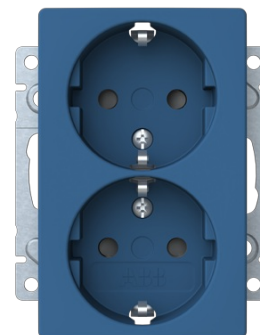

2-gang Schuko, blue

2-gang Schuko, blue None Blue - Saga

Typ: 302EUC-906

Produkt ID: 2TKA00005559

GTIN: 6438199017938

Socket outlet with terminals for each contact of the socket outlet for max 4 rigid wires. The socket outlet insert without the cover plate is screen-protected. The color of the center plate is blue.

Teknisk specifikation

Elektriska värden

Nominal current:	16 A
Nominal voltage:	250 V

Klassificering

Suitable for degree of protection (IP):	IP21
---	------

ETIM Data

ETIM Version:	ETIM-9.0
ETIM Class:	EC000125
Number of active pins (round):	2
With signal lamp:	Nej
Number of units:	2
Number of phases:	1
Imprint/indication:	None
Connection type:	Push-in clamp
With hinged lid:	Nej
With enhanced contact protection:	Ja

Label space/information surface:	Nej
Colour:	Blue
RAL-number (similar):	5007
Metallic colour:	Nej
Transparent:	Nej
Lockable:	Nej
Eject-mechanism:	Nej
Insulated mounting:	Nej
With function lighting:	Nej
With orientation lighting:	Nej
Over voltage protection:	Nej
Fault current protection:	Nej
With miniature fuse:	Nej
Special power supply:	No special power supply
Mounting method:	Flush mounted (plaster)
Type of fastening:	Mounting with claw and screw
Material:	Plastic
Material quality:	Thermoplastic
Halogen free:	Nej
Surface protection:	Untreated
Surface finishing:	Glossy
Anti-bacterial treatment:	Nej
With loop through function:	Nej
With on/off switch:	Nej
Rotated central insert:	Nej
Frequency:	50 Hz
Device width:	89 mm
Device height:	71 mm
Device depth:	42 mm
Min. depth of built-in installation box:	20 mm
Compatible with Apple HomeKit:	Nej
Compatible with Amazon Alexa:	Nej
Compatible with Google Assistant:	Nej
IFTTT support available:	Nej