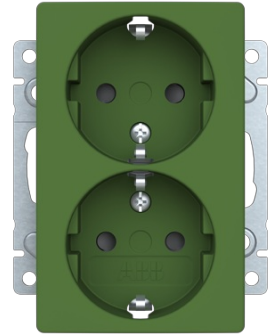

# 2-gang Schuko, green

2-gang Schuko, green None Green - Saga

**Typ:** 302EUC-905

**Produkt ID:** 2TKA00005558

**GTIN:** 6438199017884

Socket outlet with terminals for each contact of the socket outlet for max 4 rigid wires. The socket outlet insert without the cover plate is screen-protected. The color of the center plate is green.

### ETIM Data

ETIM Version:	ETIM-9.0
ETIM Class:	EC000125
Number of active pins (round):	2
With signal lamp:	Nej
Number of units:	2
Number of phases:	1
Imprint/indication:	None
Connection type:	Push-in clamp
With hinged lid:	Nej
With enhanced contact protection:	Ja

Label space/information surface:	Nej
Colour:	Green
RAL-number (similar):	6025
Metallic colour:	Nej
Transparent:	Nej
Lockable:	Nej
Eject-mechanism:	Nej
Insulated mounting:	Nej
With function lighting:	Nej
With orientation lighting:	Nej
Over voltage protection:	Nej
Fault current protection:	Nej
With miniature fuse:	Nej
Special power supply:	No special power supply
Mounting method:	Flush mounted (plaster)
Type of fastening:	Mounting with claw and screw
Material:	Plastic
Material quality:	Thermoplastic
Halogen free:	Nej
Surface protection:	Untreated
Surface finishing:	Glossy
Anti-bacterial treatment:	Nej
With loop through function:	Nej
With on/off switch:	Nej
Rotated central insert:	Nej
Frequency:	50 Hz
Device width:	89 mm
Device height:	71 mm
Device depth:	42 mm
Min. depth of built-in installation box:	20 mm
Compatible with Apple HomeKit:	Nej
Compatible with Amazon Alexa:	Nej
Compatible with Google Assistant:	Nej
IFTTT support available:	Nej