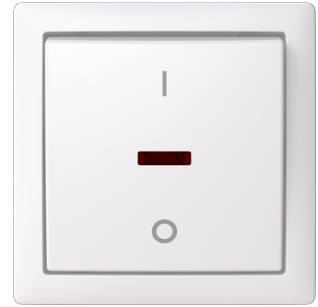

Switch

Switch White - Saga

Typ: 1062A-916

Produkt ID: 2TKA00005360

GTIN: 6438199014999

Two pole switch for surface mounting with screwless terminals. The rocker has a red lens and is marked with I/O. The terminals are for max 2 solid or rigid wires. Including switch insert, rocker, surface mounting frame and bottom. Bio-circular plastics used in the bottom and centre plate.

Teknisk specifikation

Elektriska värden

Nominal voltage:	250 V
------------------	-------

Klassificering

Suitable for degree of protection (IP):	IP21
---	------

Packning

Förpackning:	10/100/1200
--------------	-------------

Enhet:	st
--------	----

ETIM Data

ETIM Version:	ETIM-9.0
---------------	----------

ETIM Class:	EC001590
-------------	----------

Wiring system:	Two-way switch
----------------	----------------

Method of operation:	Rocker/button
Assembly arrangement:	Basic element with complete housing
Number of rockers:	1
Mounting method:	Surface mounted (plaster)
Type of fastening:	Screw mounting
With mounting plate:	Ja
Material:	Plastic
Material quality:	Thermoplastic
Halogen free:	Nej
Anti-bacterial treatment:	Nej
Surface protection:	Untreated
Surface finishing:	Glossy
Colour:	White
RAL-number (similar):	9003
Rated current:	16 A
Feedback-signal contact:	Nej
Connection type:	Other
Heating switch:	Nej
Washing machine switch:	Nej
Device width:	72 mm
Device height:	36 mm
Device depth:	72 mm
Built-in depth:	18 mm
Min. depth of built-in installation box:	18 mm
Compatible with Apple HomeKit:	Nej
Compatible with Google Assistant:	Nej
Compatible with Amazon Alexa:	Nej
IFTTT support available:	Nej