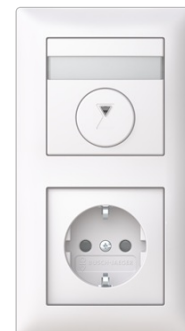

## Timer Electronic White - Saga

**Typ:** T210-20EUC-916

**Produkt ID:** 2TKA00005356

**GTIN:** 6438199014166

Timer kit included timer, single schuko socket outlet and installation frame. Fixed time options: 15 min, 30 min, 1 h, 2 h, 4 h and 8 h.

Exchangeable labels with the time options to mark center plate with selected time. IP21, 2-pole wiring. 10A resistive load (2300 W), 2AX-load (e.g., fluorescent lamp). Screw terminals max 2,5mm<sup>2</sup>. Signal light on when device is active.