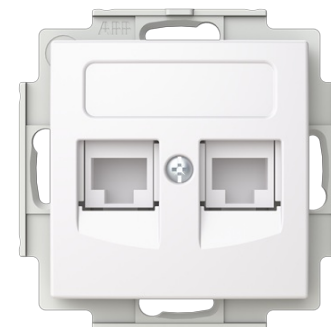

# Tele outlet

Tele outlet Modular Jack 2 gang White - Saga

**Typ:** FOT6208-916

**Produkt ID:** 2TKA00005233

**GTIN:** 6438199012414

Flat tele outlet for two AMP RJ45 connectors. The connectors are included. Bio-circular plastics used in the centre plate.

### ETIM Data

ETIM Version:	ETIM-9.0
ETIM Class:	EC000018
Assembly arrangement:	Basic element with central cover plate
Utilization:	Modular Jack
Support ring:	Nej
With dust cover:	Ja
With hinged lid:	Nej
Outlet direction:	Straight

Imprintable label:	Without indication field
With imprint:	Nej
Mounting method:	Flush mounted (plaster)
Material:	Plastic
Material quality:	Thermoplastic
Halogen free:	Ja
Anti-bacterial treatment:	Nej
Surface protection:	Untreated
Surface finishing:	Glossy
Colour:	White
RAL-number (similar):	9003
Transparent:	Nej
Type of fastening:	Other
Number of modules (module system):	1
With buses/couplings:	Nej
Suitable for number of connectors:	2
With strain relief:	Nej
Shielded buses:	Nej
Shielded housing:	Nej
Luster terminal:	Nej
With lighting:	Nej
Device width:	55 mm
Device height:	34 mm
Device depth:	71 mm
Min. depth of built-in installation box:	40 mm