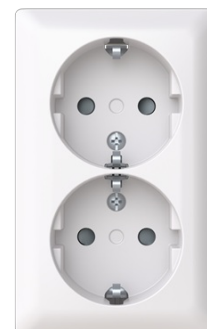

# Socket outlet

Socket outlet White - Saga

Typ: 402EA-916

Produkt ID: 2TKA00005218

GTIN: 6438199012209

Double socket outlet with terminals for each contact of the socket outlet for max 4 rigid wires. Safety+ featured in the insert. Bio-circular plastics used in the bottom and centre plate.

### ETIM Data

ETIM Version:	ETIM-9.0
ETIM Class:	EC000125
Number of active pins (round):	2

With signal lamp:	Nej
Number of units:	2
Number of phases:	1
Imprint/indication:	None
Connection type:	Push-in clamp
With hinged lid:	Nej
With enhanced contact protection:	Ja
Label space/information surface:	Nej
Colour:	White
RAL-number (similar):	9003
Metallic colour:	Nej
Transparent:	Nej
Lockable:	Nej
Eject-mechanism:	Nej
Insulated mounting:	Nej
With function lighting:	Nej
With orientation lighting:	Nej
Over voltage protection:	Nej
Fault current protection:	Nej
With miniature fuse:	Nej
Special power supply:	No special power supply
Mounting method:	Surface mounted (plaster)
Type of fastening:	Mounting with claw and screw
Material:	Plastic
Material quality:	Thermoplastic
Halogen free:	Nej
Surface protection:	Untreated
Surface finishing:	Glossy
Anti-bacterial treatment:	Nej
With loop through function:	Nej
With on/off switch:	Nej
Rotated central insert:	Nej
Frequency:	50 Hz
Device width:	63 mm