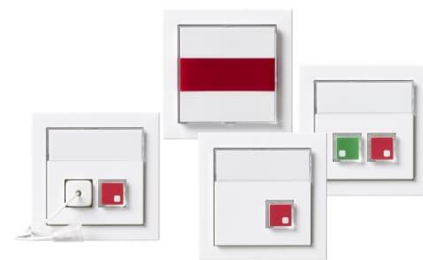

Disabled WC

Impressivo Disabled WC, set without transformer

Typ: FJW1007-84

Produkt ID: 2TKA00003573

GTIN: 6438199005065

The Disabled WC SET contains the following products: 1 pc Control Unit FEH2001, 1 pc Signal Push Button with Cord FAP3002, 1 pcs FAP2001 and 1 pcs FAP1012 (where one push button for calling and the other for cancelling the alarm). All devices are equipped with Impressivo coverframes. Manual included in the package.

Teknisk specifikation

Packning

Förpackning:	1/10
Enhet:	st

ETIM Data

ETIM Version:	ETIM-9.0
ETIM Class:	EC002247
Model:	Complete set
Colour:	White
RAL-number (similar):	9010
Voltage type:	AC
With transformer:	Nej
Degree of protection (IP):	IP20
Device width:	284 mm

Produktblad

Impressivo Disabled WC, set without transformer

Device height: 1156 mm

Device depth: 71 mm
