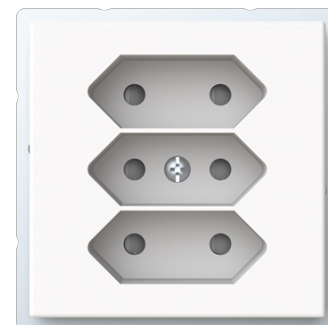

# Socket outlet

Euro socket outlet, 3-gang, shuttered, screwless terminals, branching terminals, white matt

**Typ:** 303UC-884

**Produkt ID:** 2TKA00002906

**GTIN:** 6438199004624

3-gang Euro socket outlet with center plate. There are terminals for each contact of the socket outlet for max 4 rigid wires and 2 X-terminals for 2-rigid wires. The socket outlet insert without the cover plate is screen-protected.

### ETIM Data

ETIM Version:	ETIM-9.0
---------------	----------

ETIM Class:	EC000125
Model:	EURO plug (CEE 7/16)
Number of active pins (round):	2
With signal lamp:	Nej
Number of units:	3
Number of phases:	1
Imprint/indication:	None
Connection type:	Push-in clamp
With hinged lid:	Nej
With enhanced contact protection:	Ja
Label space/information surface:	Nej
Colour:	White
RAL-number (similar):	9016
Metallic colour:	Nej
Transparent:	Nej
Lockable:	Nej
Eject-mechanism:	Nej
Insulated mounting:	Nej
With function lighting:	Nej
With orientation lighting:	Nej
Over voltage protection:	Nej
Fault current protection:	Nej
With miniature fuse:	Nej
Special power supply:	No special power supply
Mounting method:	Flush mounted (plaster)
Type of fastening:	Mounting with claw and screw
Material:	Plastic
Material quality:	Thermoplastic
Halogen free:	Ja
Surface protection:	Lacquered
Surface finishing:	Matt
Anti-bacterial treatment:	Nej
With loop through function:	Nej
With on/off switch:	Nej

# Produktblad

Euro socket outlet, 3-gang, shuttered, screwless terminals, branching terminals, white matt

Rotated central insert:	Nej
Frequency:	50 Hz
Device width:	71 mm
Device height:	35 mm
Device depth:	71 mm
Min. depth of built-in installation box:	23 mm