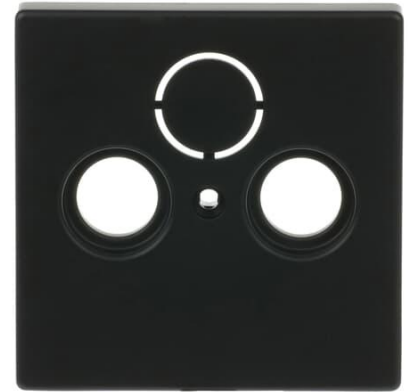

Center plate

Center plate Sat 3 gang Black - Impressivo

Typ: 1743-885

Produkt ID: 2TKA00001244

GTIN: 6438199076454

Center plate for the most common antenna outlet inserts. The terminal opening “Sat” is closed, but it can be opened at the installation location. It is suitable for the 85mm cover frames. The surface is painted. Cleaning with a mild, standard household detergent. Be careful when cleaning with a powerful dissolvent.

Teknisk specifikation

Klassificering

Suitable for degree of protection (IP):	IP20
---	------

Packning

Förpackning:	1
Enhet:	st

ETIM Data

ETIM Version:	ETIM-9.0
ETIM Class:	EC000018
Assembly arrangement:	Central cover plate
Utilization:	Other
Support ring:	Nej

With dust cover:	Nej
Outlet direction:	Straight
Imprintable label:	Without indication field
With imprint:	Nej
Mounting method:	Flush mounted (plaster)
Material:	Plastic
Material quality:	Thermoplastic
Halogen free:	Nej
Anti-bacterial treatment:	Nej
Surface protection:	Lacquered
Surface finishing:	Matt
Colour:	Black
RAL-number (similar):	9005
Type of fastening:	Mounting with screw
Number of modules (module system):	1
With buses/couplings:	Nej
Suitable for number of connectors:	3
Device width:	63 mm
Device height:	18 mm
Device depth:	63 mm