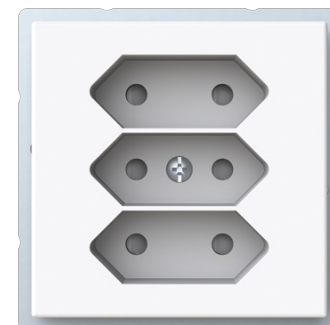

Socket outlet

Euro socket outlet, Impressivo, 3-gang, shuttered, screwless terminals, branching terminals, white

Typ: 303UC-84

Produkt ID: 2TKA00000433

GTIN: 6438199001593

3-gang Euro socket outlet with center plate. There are terminals for each contact of the socket outlet for max 4 rigid wires and 2 X-terminals for 2-rigid wires. The socket outlet insert without the cover plate is screen-protected.

ETIM Version:	ETIM-9.0
---------------	----------

Produktblad

Euro socket outlet, Impressivo, 3-gang, shuttered, screwless terminals, branching terminals, white

ETIM Class:	EC000125
Model:	EURO plug (CEE 7/16)
Number of active pins (round):	2
With signal lamp:	Nej
Number of units:	3
Number of phases:	1
Imprint/indication:	None
Connection type:	Push-in clamp
With hinged lid:	Nej
With enhanced contact protection:	Ja
Label space/information surface:	Nej
Colour:	White
RAL-number (similar):	9016
Metallic colour:	Nej
Transparent:	Nej
Lockable:	Nej
Eject-mechanism:	Nej
Insulated mounting:	Nej
With function lighting:	Nej
With orientation lighting:	Nej
Over voltage protection:	Nej
Fault current protection:	Nej
With miniature fuse:	Nej
Special power supply:	No special power supply
Mounting method:	Flush mounted (plaster)
Type of fastening:	Mounting with claw and screw
Material:	Plastic
Material quality:	Thermoplastic
Halogen free:	Ja
Surface protection:	Untreated
Surface finishing:	Glossy
Anti-bacterial treatment:	Nej
With loop through function:	Nej
With on/off switch:	Nej

Produktblad

Euro socket outlet, Impressivo, 3-gang, shuttered, screwless terminals, branching terminals, white

Rotated central insert:	Nej
Frequency:	50 Hz
Device width:	71 mm
Device height:	35 mm
Device depth:	71 mm
Min. depth of built-in installation box:	23 mm