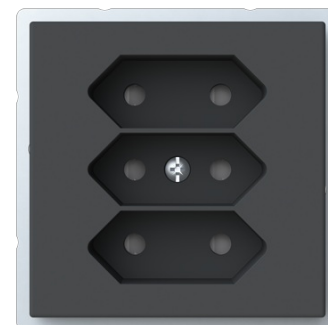

# Socket outlet

Euro socket outlet, Impressivo, 3-gang, shuttered, screwless terminals, branching terminals, anthracite

**Typ:** 303UC-81**Produkt ID:** 2TKA00000340**GTIN:** 6438199001579

3-gang Euro socket outlet with center plate. There are terminals for each contact of the socket outlet for max 4 rigid wires and 2 X-terminals for 2-rigid wires. The socket outlet insert without the cover plate is screen-protected.

### ETIM Data

ETIM Version:	ETIM-9.0
---------------	----------

ETIM Class:	EC000125
Model:	EURO plug (CEE 7/16)
Number of active pins (round):	2
With signal lamp:	Nej
Number of units:	3
Number of phases:	1
Imprint/indication:	None
Connection type:	Push-in clamp
With hinged lid:	Nej
With enhanced contact protection:	Ja
Label space/information surface:	Nej
Colour:	Anthracite
RAL-number (similar):	7021
Metallic colour:	Nej
Transparent:	Nej
Lockable:	Nej
Eject-mechanism:	Nej
Insulated mounting:	Nej
With function lighting:	Nej
With orientation lighting:	Nej
Over voltage protection:	Nej
Fault current protection:	Nej
With miniature fuse:	Nej
Special power supply:	No special power supply
Mounting method:	Flush mounted (plaster)
Type of fastening:	Mounting with claw and screw
Material:	Plastic
Material quality:	Thermoplastic
Halogen free:	Ja
Surface protection:	Untreated
Surface finishing:	Glossy
Anti-bacterial treatment:	Nej
With loop through function:	Nej
With on/off switch:	Nej

# Produktblad

Euro socket outlet, Impressivo, 3-gang, shuttered, screwless terminals, branching terminals, anthracite

Rotated central insert:	Nej
Frequency:	50 Hz
Device width:	71 mm
Device height:	35 mm
Device depth:	71 mm
Min. depth of built-in installation box:	23 mm