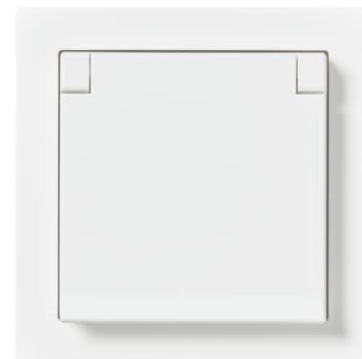

Socket outlet

Socket outlet, Impressivo, Schuko, 1-gang, shuttered, screwless terminals, white matt, IP44

Typ: 20EUJW-884

Produkt ID: 2TKA00000073

GTIN: 6438199009124

There are terminals for each contact of the socket outlet. No 2 X-terminals. The terminals are for max 2 rigid wires.

ETIM Version:	ETIM-9.0
ETIM Class:	EC000125
Number of active pins (round):	2

With signal lamp:	Nej
Number of units:	1
Number of phases:	1
Imprint/indication:	None
Connection type:	Push-in clamp
With hinged lid:	Nej
With enhanced contact protection:	Nej
Label space/information surface:	Nej
Colour:	White
RAL-number (similar):	9016
Metallic colour:	Nej
Transparent:	Nej
Lockable:	Nej
Eject-mechanism:	Nej
Insulated mounting:	Nej
With function lighting:	Nej
With orientation lighting:	Nej
Over voltage protection:	Nej
Fault current protection:	Nej
With miniature fuse:	Nej
Special power supply:	No special power supply
Mounting method:	Flush mounted (plaster)
Type of fastening:	Mounting with claw and screw
Material:	Plastic
Material quality:	Thermoplastic
Halogen free:	Ja
Surface protection:	Lacquered
Surface finishing:	Matt
Anti-bacterial treatment:	Nej
With loop through function:	Nej
With on/off switch:	Nej
Rotated central insert:	Nej
Frequency:	50 Hz
Device width:	85 mm
Device height:	85 mm

Produktblad

Socket outlet, Impressivo, Schuko, 1-gang, shuttered, screwless terminals, white matt, IP44

Device depth:	45 mm
Min. depth of built-in installation box:	28 mm
Compatible with Apple HomeKit:	Nej
Compatible with Google Assistant:	Nej
IFTTT support available:	Nej
With Wi-Fi signal repeater:	Nej
With built-in bluetooth speaker:	Nej