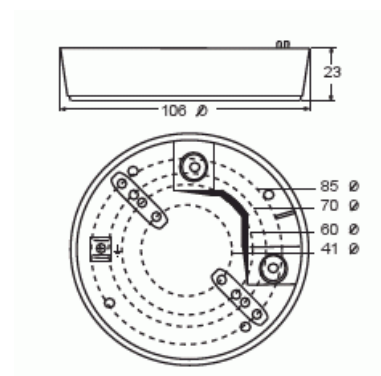

BasicLINE surface mounting box

Typ: 6888

Produkt ID: 2CKA006899A2305

GTIN: 4011395133378

Teknisk specifikation

Packning

Förpackning:	1/90
Enhet:	st

ETIM Data

ETIM Version:	ETIM-9.0
ETIM Class:	EC001580
Type of accessory/spare part:	Surface mounted housing presence indicator
Accessory:	Ja
Spare part:	Nej
Colour:	White