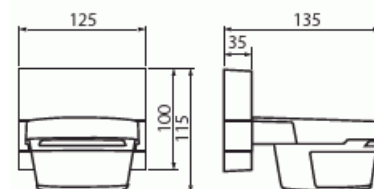

Protection class (Device): IP 55  
Temperature range (Device): -25 °C - 55 °C  
Detection range: frontal: 16 m lateral: 16 m  
Brightness limit value: 0.5 Lux - 300 Lux - , Daytime operation  
Detection angle: 220 °  
Dimensions: (L x W x D): 115 mm x 125 mm x 141 mm  
Mounting height: - 2.5 m  
In combination with a relay/contactor, an RC suppressor 6899 has to be used.

### Dimensions

Dimensions:	115x125x141 mm
Weight:	550 g