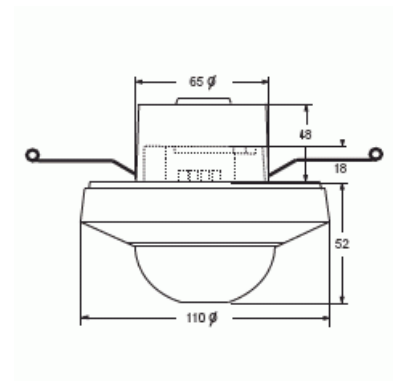

BasicLINE hallway

BasicLINE hallway, white

Typ: 6818U-500

Produkt ID: 2CKA006800A2519

GTIN: 4011395148051

Teknisk specifikation

Elektriska värden

Rated frequency: 50 Hz

Klassificering

Enclosure class: IP40

Dimensions

Dimensions: 110x110x70 mm

Electronics

Detection area: 360 °

Packning

Förpackning:	1/18
Enhet:	st

Surface protection:	Untreated
Surface finishing:	Matt
Anti-bacterial treatment:	Nej
Colour:	White
RAL-number (similar):	9010
Transparent:	Nej
Degree of protection (IP):	IP40
Voltage type:	AC
Frequency:	50...60 Hz
Nominal voltage:	230 V
Min. switch-on time:	10 s
Max. duty cycle:	30 min
Detection angle horizontal:	30...360 °
Response value luminosity:	10...2000 lx
Substation input:	Ja
With alarm function:	Nej
Width:	110 mm
Height:	110 mm
Depth:	100 mm
Built-in depth:	48 mm
Built-in diameter:	65 mm
Min. depth of built-in installation box:	48 mm
Compatible with Apple HomeKit:	Nej
Compatible with Google Assistant:	Nej
Compatible with Amazon Alexa:	Nej
IFTTT support available:	Nej