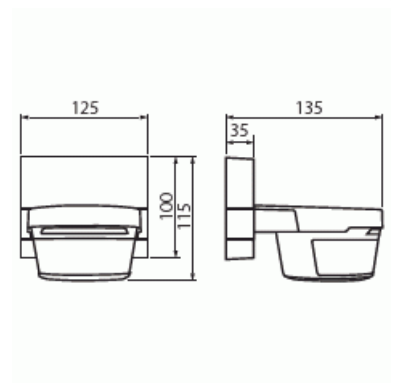

# Watchdog

Watchdog 220 WaveLINE, RF, white

**Typ:** 6747AGM-204-500

**Produkt ID:** 2CKA006700A0035

**GTIN:** 4011395175880

230 V, 16 A relay, IP55, for surface mounting. Detection area 220 degrees - the sensor section can be tilted down and rotated horizontally. Detection range 16 m to the front and sides when mounted at a height of 2.5 m. Adjustable lighting level 0.5-1,000 lux, switch-off delay 2 sec-30 min.

### Dimensions

Dimensions:	115x125x141 mm
Weight:	550 g