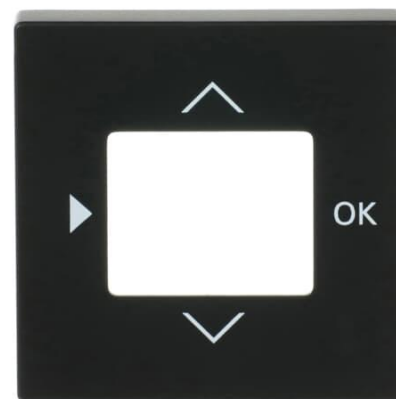

Center plate

Timer switch, center plate, black matt

Typ: 6435-885

Produkt ID: 2CKA006430A0389

GTIN: 4011395148020

Center plate suitable for thermostat TC16-20, week clock 6455 and timer 6465U, black matt.

Teknisk specifikation

Klassificering

| | |
|---|------|
| Suitable for degree of protection (IP): | IP20 |
|---|------|

Packning

| | |
|--------------|----------|
| Förpackning: | 1/10/100 |
| Enhet: | st |

ETIM Data

| | |
|---|---------------------|
| ETIM Version: | ETIM-9.0 |
| ETIM Class: | EC000011 |
| Model: | Central cover plate |
| Imprint/indication: | Other |
| Scannable symbol/barrier free: | Nej |
| Utilization: | Time switch |
| Suitable for touch sensor connector for bus system: | Nej |
| Type of fastening: | Clamp mounting |
| Monitoring window/light outlet: | Nej |
| Material: | Plastic |
| Material quality: | Thermoplastic |

| | |
|--------------------------------|-----------|
| Halogen free: | Nej |
| Surface protection: | Lacquered |
| Surface finishing: | Matt |
| Anti-bacterial treatment: | Nej |
| Colour: | Black |
| RAL-number (similar): | 9005 |
| With label area: | Nej |
| With exchangeable lens/symbol: | Nej |
| Impact strength: | IK00 |
| Width: | 63 mm |
| Height: | 63 mm |
| Depth: | 10.4 mm |