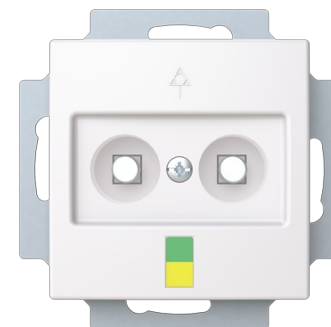

# Potential equalization socket outlet

Socket insert Equipotential compensation Socket outlet 2-position white - Saga

**Typ:** 2095 UC-916-510

**Produkt ID:** 2CKA002495A0099

**GTIN:** 4011395316238

Without claws. For connecting wires up to 1 x 6 mm<sup>2</sup> and 4 x 2.5 mm<sup>2</sup>.  
IEC 60601-1:2005 DIN EN 60601 (VDE 0750-1): July 2007 Connection bolts German Standard DIN 42801.

### ETIM Data

ETIM Version:	ETIM-9.0
ETIM Class:	EC000090
Assembly arrangement:	Basic element with central cover plate
Model:	Socket outlet 2-position
Halogen free:	Nej
Surface protection:	Untreated
Surface finishing:	Glossy
Colour:	White