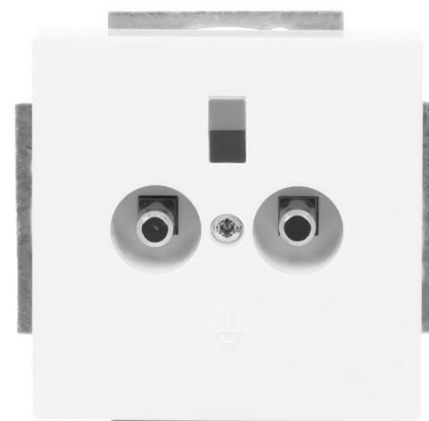

# Equipot. outlet

Equipotential outlet, Impressivo, 2-gang, white

**Typ:** 2095 UC-84

**Produkt ID:** 2CKA002495A0086

**GTIN:** 4011395065570

Equipotential socket outlet 2-gang. Screw terminals for 1x6 and 4 x 2,5 conductors. It is suitable for the 85mm cover frames and with the 2519-xx adapter also for the 100mm cover frames. The manufacture material is a durable high quality plastic. The surface is glossy and easy to keep clean. Cleaning with a mild, standard household detergent. Be careful when cleaning with a powerful dissolvent.

### ETIM Data

ETIM Version:	ETIM-9.0
ETIM Class:	EC000090
Assembly arrangement:	Basic element with central cover plate
Model:	Socket outlet 2-position
Halogen free:	Ja
Surface protection:	Untreated
Surface finishing:	Glossy
Colour:	White

# Produktblad

Equipotential outlet, Impressivo, 2-gang, white

---

RAL-number (similar): 9016

---

Transparent: Nej

---