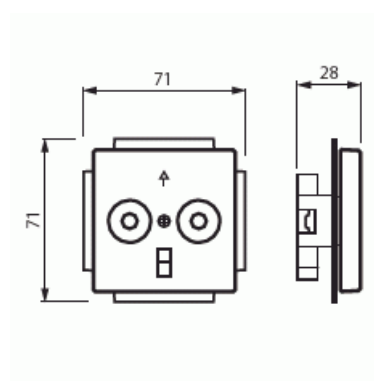

# Equipot. outlet

Equipotential outlet, Impressivo, 2-gang, white

**Typ:** 2095 UC-84

**Produkt ID:** 2CKA002495A0086

**GTIN:** 4011395065570

Equipotential socket outlet 2-gang. Screw terminals for 1x6 and 4 x 2,5 conductors. It is suitable for the 85mm cover frames and with the 2519-xx adapter also for the 100mm cover frames. The manufacture material is a durable high quality plastic. The surface is glossy and easy to keep clean. Cleaning with a mild, standard household detergent. Be careful when cleaning with a powerful dissolvent.

# Produktblad

Equipotential outlet, Impressivo, 2-gang, white

---

RAL-number (similar): 9016

---

Transparent: Nej

---