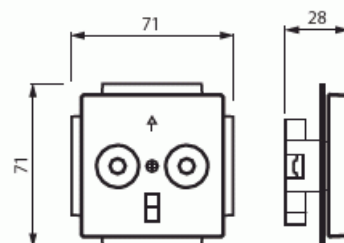

Equipot. outlet

Equipotential outlet, Impressivo, 2-gang, anthracite

Typ: 2095 UC-81

Produkt ID: 2CKA002495A0084

GTIN: 4011395065532

Equipotential socket outlet 2-gang. Screw terminals for 1x6 and 4 x 2,5 conductors. It is suitable for the 85mm cover frames and with the 2519-xx adapter also for the 100mm cover frames. The manufacture material is a durable high quality plastic. The surface is glossy and easy to keep clean. Cleaning with a mild, standard household detergent. Be careful when cleaning with a powerful dissolvent.

Teknisk specifikation

Packning

Förpackning:	10/100
Enhet:	st

ETIM Data

ETIM Version:	ETIM-9.0
ETIM Class:	EC000090
Assembly arrangement:	Basic element with central cover plate
Model:	Socket outlet 2-position
Halogen free:	Ja
Surface protection:	Untreated
Surface finishing:	Glossy
Colour:	Anthracite