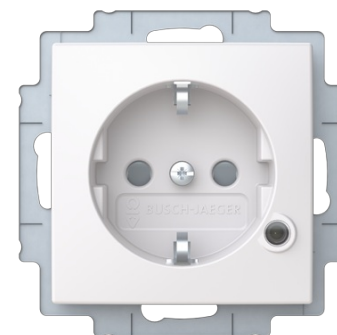

# Socket outlet

Socket insert Safety Shutter withLED  
/Green white - Saga

**Typ:** 20 EUCBL-916-510

**Produkt ID:** 2CKA002013A5486

**GTIN:** 4011395316191

Shuttered. With screwless terminals. DP (2 P + E) With transparent lens.  
LED colour green.

### ETIM Data

ETIM Version:	ETIM-9.0
ETIM Class:	EC000125
Number of active pins (round):	2
With signal lamp:	Nej
Number of units:	1

Number of phases:	1
Imprint/indication:	None
With hinged lid:	Nej
With enhanced contact protection:	Nej
Label space/information surface:	Nej
Colour:	Other
RAL-number (similar):	9003
Metallic colour:	Nej
Transparent:	Nej
Lockable:	Nej
Eject-mechanism:	Nej
Insulated mounting:	Ja
With function lighting:	Nej
With orientation lighting:	Nej
Over voltage protection:	Nej
Fault current protection:	Nej
With miniature fuse:	Nej
Special power supply:	No special power supply
Mounting method:	Flush mounted (plaster)
Type of fastening:	Mounting with claw and screw
Material:	Plastic
Material quality:	Thermoplastic
Halogen free:	Nej
Surface protection:	Untreated
Surface finishing:	Glossy
Anti-bacterial treatment:	Nej
With loop through function:	Nej
With on/off switch:	Nej
Rotated central insert:	Nej
Impact strength:	IK03
Device width:	71 mm
Device height:	71 mm
Device depth:	45 mm
Min. depth of built-in installation box:	32 mm