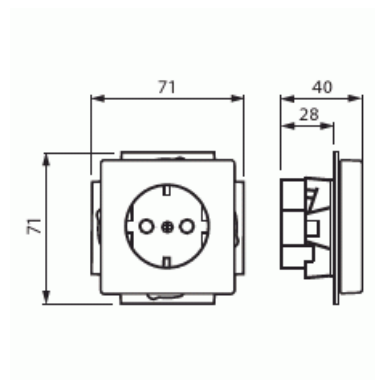

Socket outlet

Socket outlet, Impressivo, Schuko, 1-gang, shuttered, screwless terminals, LED light, white

Typ: 20 EUCBLI-84

Produkt ID: 2CKA002013A5294

GTIN: 4011395100769

There are terminals for each contact of the socket outlet. The terminals are for max 2 solid or rigid wires. No X-terminals. A white color LED light (230V/2,5mA/0,6VA) is integrated into the socket outlet. The light can be controlled seperately or it can be connected to the socket terminals.

Teknisk specifikation

Elektriska värden

Nominal current:	16 A
Nominal voltage:	250 V

Klassificering

Suitable for degree of protection (IP):	IP20
---	------

Packning

Förpackning:	1/10/100/1200
Enhet:	st

ETIM Data

ETIM Version:	ETIM-9.0
---------------	----------

ETIM Class:	EC000125
Number of active pins (round):	2
With signal lamp:	Nej
Number of units:	1
Number of phases:	1
Imprint/indication:	None
With hinged lid:	Nej
With enhanced contact protection:	Ja
Label space/information surface:	Nej
Colour:	White
RAL-number (similar):	9016
Metallic colour:	Nej
Transparent:	Nej
Lockable:	Nej
Eject-mechanism:	Nej
Insulated mounting:	Ja
With function lighting:	Nej
With orientation lighting:	Ja
Over voltage protection:	Nej
Fault current protection:	Nej
With miniature fuse:	Nej
Special power supply:	Supplementary safety power supply (orange)
Mounting method:	Flush mounted (plaster)
Type of fastening:	Mounting with claw and screw
Material:	Plastic
Material quality:	Thermoplastic
Halogen free:	Ja
Surface protection:	Untreated
Surface finishing:	Glossy
Anti-bacterial treatment:	Nej
With loop through function:	Ja
With on/off switch:	Nej
Rotated central insert:	Nej
Impact strength:	IK03
Device width:	71 mm