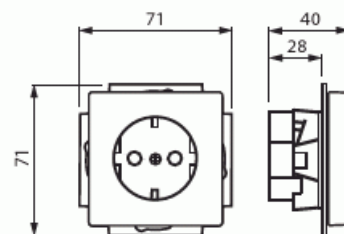

Socket outlet

Socket outlet, Impressivo, Schuko, 1-gang, shuttered, screwless terminals, LED light, aluminum

Typ: 20 EUCBLI-83

Produkt ID: 2CKA002013A5293

GTIN: 4011395100752

There are terminals for each contact of the socket outlet. The terminals are for max 2 solid or rigid wires. No X-terminals. A white color LED light (230V/2,5mA/0,6VA) is integrated into the socket outlet. The light can be controlled seperately or it can be connected to the socket terminals.

Teknisk specifikation

Elektriska värden

Nominal current:	16 A
Nominal voltage:	250 V

Klassificering

Suitable for degree of protection (IP):	IP20
---	------

Packning

Förpackning:	1/10/100/1200
Enhet:	st

ETIM Data

ETIM Version:	ETIM-9.0
---------------	----------

ETIM Class:	EC000125
Number of active pins (round):	2
With signal lamp:	Nej
Number of units:	1
Number of phases:	1
Imprint/indication:	None
With hinged lid:	Nej
With enhanced contact protection:	Ja
Label space/information surface:	Nej
Colour:	Aluminium
RAL-number (similar):	9006
Metallic colour:	Nej
Transparent:	Nej
Lockable:	Nej
Eject-mechanism:	Nej
Insulated mounting:	Ja
With function lighting:	Nej
With orientation lighting:	Ja
Over voltage protection:	Nej
Fault current protection:	Nej
With miniature fuse:	Nej
Special power supply:	Supplementary safety power supply (orange)
Mounting method:	Flush mounted (plaster)
Type of fastening:	Mounting with claw and screw
Material:	Plastic
Material quality:	Thermoplastic
Halogen free:	Ja
Surface protection:	Lacquered
Surface finishing:	Matt
Anti-bacterial treatment:	Nej
With loop through function:	Ja
With on/off switch:	Nej
Rotated central insert:	Nej
Impact strength:	IK03
Device width:	71 mm