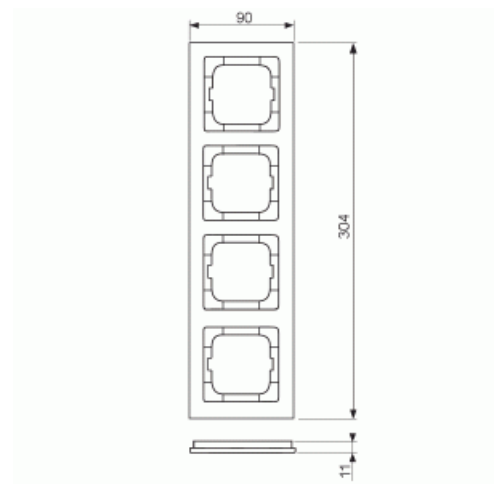

# Cover frame

Cover frame, Axcnt, 4-gang, black

Typ: 1724-281

Produkt ID: 2CKA001754A4412

GTIN: 4011395126394

Flush mounting cover frame for 1-gang accessories, such as switches. Plastic material. Cleaning with a mild, standard household detergent. The use of strong dissolvents should be avoided.

### ETIM Data

ETIM Version:	ETIM-9.0
ETIM Class:	EC000007
Number of units:	4

Mounting direction:	Horizontal and vertical
Number of units horizontal:	4
Number of units vertical:	4
With mounting grid:	Nej
Flush-mounted installation:	Ja
Suitable for floor box:	Nej
Suitable for wall duct:	Ja
Suitable for built-in installation:	Nej
Label space/information surface:	Nej
Material:	Plastic
Material quality:	Thermoplastic
Halogen free:	Ja
Anti-bacterial treatment:	Nej
Surface protection:	Untreated
Surface finishing:	Glossy
Colour:	Black
RAL-number (similar):	9005
Transparent:	Nej
With hinged lid:	Nej
Degree of protection (IP):	IP20
Impact strength:	IK03
Type of fastening:	Clamp mounting
Width:	91 mm
Height:	304 mm
Depth:	11 mm
Built-in width:	63 mm
Built-in height:	63 mm
Diameter bore hole (opening):	71 mm