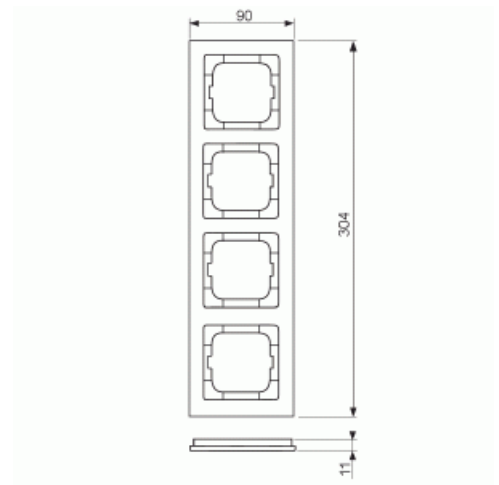

Cover frame

Cover frame, Axcnt, 4-gang, blue

Typ: 1724-288

Produkt ID: 2CKA001754A4354

GTIN: 4011395113493

Flush mounting cover frame for 1-gang accessories, such as switches. Plastic material. Cleaning with a mild, standard household detergent. The use of strong dissolvents should be avoided.

Teknisk specifikation

Packning

Förpackning:	1
Enhet:	st

ETIM Data

ETIM Version:	ETIM-9.0
ETIM Class:	EC000007
Number of units:	4
Mounting direction:	Horizontal and vertical
Number of units horizontal:	4
Number of units vertical:	4

With mounting grid:	Nej
Flush-mounted installation:	Ja
Suitable for floor box:	Nej
Suitable for wall duct:	Ja
Suitable for built-in installation:	Nej
Label space/information surface:	Nej
Material:	Plastic
Material quality:	Thermoplastic
Halogen free:	Ja
Anti-bacterial treatment:	Nej
Surface protection:	Untreated
Surface finishing:	Glossy
Colour:	Blue
RAL-number (similar):	5002
Transparent:	Nej
With hinged lid:	Nej
Degree of protection (IP):	IP20
Impact strength:	IK03
Type of fastening:	Clamp mounting
Width:	91 mm
Height:	304 mm
Depth:	11 mm
Built-in width:	63 mm
Built-in height:	63 mm
Diameter bore hole (opening):	71 mm