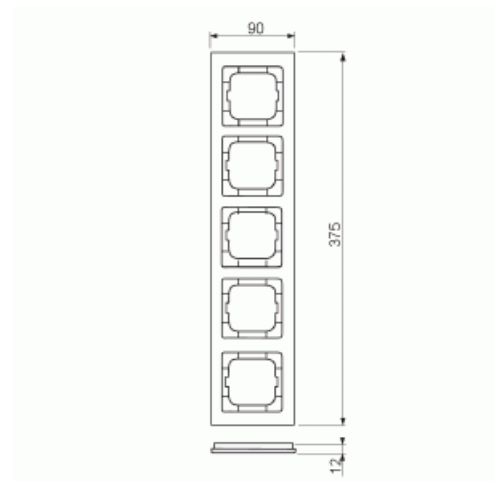

Cover frame

Cover frame, Axcent, 5-gang, red

Typ: 1725-287

Produkt ID: 2CKA001754A4353

GTIN: 4011395113486

Flush mounting cover frame for 1-gang accessories, such as switches. Plastic material. Cleaning with a mild, standard household detergent. The use of strong dissolvents should be avoided.

Teknisk specifikation

Colors

Colour code:	RAL3020
--------------	---------

Packning

Förpackning:	1
Enhet:	st

ETIM Data

ETIM Version:	ETIM-9.0
ETIM Class:	EC000007
Number of units:	5

Mounting direction:	Horizontal and vertical
Number of units horizontal:	5
Number of units vertical:	5
With mounting grid:	Nej
Flush-mounted installation:	Ja
Suitable for floor box:	Nej
Suitable for wall duct:	Ja
Suitable for built-in installation:	Nej
Label space/information surface:	Nej
Material:	Plastic
Material quality:	Thermoplastic
Halogen free:	Ja
Anti-bacterial treatment:	Nej
Surface protection:	Untreated
Surface finishing:	Glossy
Colour:	Red
RAL-number (similar):	3020
Transparent:	Nej
With hinged lid:	Nej
Degree of protection (IP):	IP20
Impact strength:	IK03
Type of fastening:	Clamp mounting
Width:	91 mm
Height:	375 mm
Depth:	11 mm
Built-in width:	63 mm
Built-in height:	63 mm
Diameter bore hole (opening):	71 mm