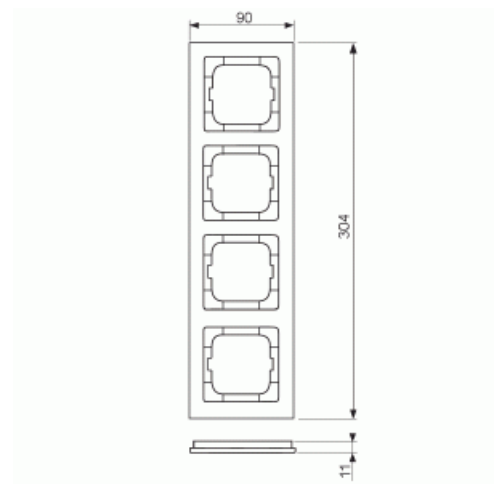

Cover frame

Cover frame, Axcent, 4-gang, red

Typ: 1724-287

Produkt ID: 2CKA001754A4352

GTIN: 4011395113479

Flush mounting cover frame for 1-gang accessories, such as switches. Plastic material. Cleaning with a mild, standard household detergent. The use of strong dissolvents should be avoided.

Teknisk specifikation

Colors

Colour code:	RAL3020
--------------	---------

Packning

Förpackning:	1
Enhet:	st

ETIM Data

ETIM Version:	ETIM-9.0
ETIM Class:	EC000007
Number of units:	4

Mounting direction:	Horizontal and vertical
Number of units horizontal:	4
Number of units vertical:	4
With mounting grid:	Nej
Flush-mounted installation:	Ja
Suitable for floor box:	Nej
Suitable for wall duct:	Ja
Suitable for built-in installation:	Nej
Label space/information surface:	Nej
Material:	Plastic
Material quality:	Thermoplastic
Halogen free:	Ja
Anti-bacterial treatment:	Nej
Surface protection:	Untreated
Surface finishing:	Glossy
Colour:	Red
RAL-number (similar):	3020
Transparent:	Nej
With hinged lid:	Nej
Degree of protection (IP):	IP20
Impact strength:	IK03
Type of fastening:	Clamp mounting
Width:	91 mm
Height:	304 mm
Depth:	11 mm
Built-in width:	63 mm
Built-in height:	63 mm
Diameter bore hole (opening):	71 mm