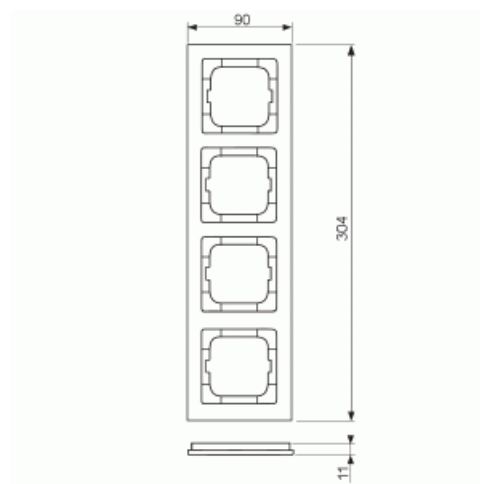

Cover frame

Cover frame, Axcent, 4-gang, green

Typ: 1724-286

Produkt ID: 2CKA001754A4350

GTIN: 4011395113455

Flush mounting cover frame for 1-gang accessories, such as switches. Plastic material. Cleaning with a mild, standard household detergent. The use of strong dissolvents should be avoided.

Teknisk specifikation

Packning

Förpackning:	1
Enhet:	st

ETIM Data

ETIM Version:	ETIM-9.0
ETIM Class:	EC000007
Number of units:	4
Mounting direction:	Horizontal and vertical
Number of units horizontal:	4
Number of units vertical:	4

With mounting grid:	Nej
Flush-mounted installation:	Ja
Suitable for floor box:	Nej
Suitable for wall duct:	Ja
Suitable for built-in installation:	Nej
Label space/information surface:	Nej
Material:	Plastic
Material quality:	Thermoplastic
Halogen free:	Ja
Anti-bacterial treatment:	Nej
Surface protection:	Untreated
Surface finishing:	Glossy
Colour:	Green
RAL-number (similar):	6032
Transparent:	Nej
With hinged lid:	Nej
Degree of protection (IP):	IP20
Impact strength:	IK03
Type of fastening:	Clamp mounting
Width:	91 mm
Height:	304 mm
Depth:	11 mm
Built-in width:	63 mm
Built-in height:	63 mm
Diameter bore hole (opening):	71 mm