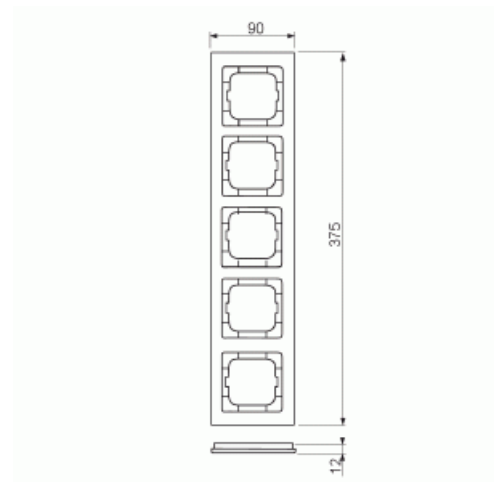

# Cover frame

Cover frame, Axcent, 5-gang, yellow

Typ: 1725-285

Produkt ID: 2CKA001754A4349

GTIN: 4011395113448

Flush mounting cover frame for 1-gang accessories, such as switches. Plastic material. Cleaning with a mild, standard household detergent. The use of strong dissolvents should be avoided.

### ETIM Data

ETIM Version:	ETIM-9.0
ETIM Class:	EC000007
Number of units:	5

Mounting direction:	Horizontal and vertical
Number of units horizontal:	5
Number of units vertical:	5
With mounting grid:	Nej
Flush-mounted installation:	Ja
Suitable for floor box:	Nej
Suitable for wall duct:	Ja
Suitable for built-in installation:	Nej
Label space/information surface:	Nej
Material:	Plastic
Material quality:	Thermoplastic
Halogen free:	Ja
Anti-bacterial treatment:	Nej
Surface protection:	Untreated
Surface finishing:	Glossy
Colour:	Yellow
RAL-number (similar):	1018
Transparent:	Nej
With hinged lid:	Nej
Degree of protection (IP):	IP20
Impact strength:	IK03
Type of fastening:	Clamp mounting
Width:	91 mm
Height:	375 mm
Depth:	11 mm
Built-in width:	63 mm
Built-in height:	63 mm
Diameter bore hole (opening):	71 mm