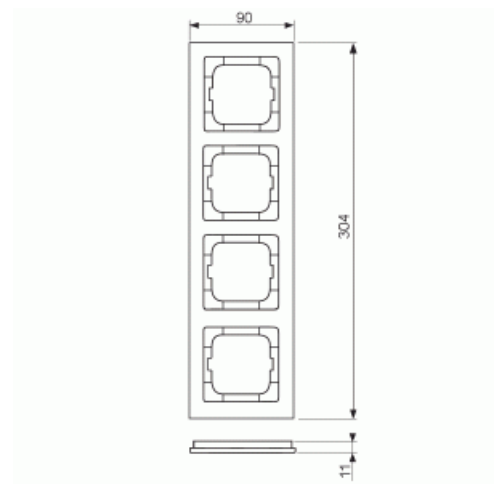

# Cover frame

Cover frame, Axcen, 4-gang, yellow

Typ: 1724-285

Produkt ID: 2CKA001754A4348

GTIN: 4011395113431

Flush mounting cover frame for 1-gang accessories, such as switches. Plastic material. Cleaning with a mild, standard household detergent. The use of strong dissolvents should be avoided.

### ETIM Data

ETIM Version:	ETIM-9.0
ETIM Class:	EC000007
Number of units:	4

Mounting direction:	Horizontal and vertical
Number of units horizontal:	4
Number of units vertical:	4
With mounting grid:	Nej
Flush-mounted installation:	Ja
Suitable for floor box:	Nej
Suitable for wall duct:	Ja
Suitable for built-in installation:	Nej
Label space/information surface:	Nej
Material:	Plastic
Material quality:	Thermoplastic
Halogen free:	Ja
Anti-bacterial treatment:	Nej
Surface protection:	Untreated
Surface finishing:	Glossy
Colour:	Yellow
RAL-number (similar):	1018
Transparent:	Nej
With hinged lid:	Nej
Degree of protection (IP):	IP20
Impact strength:	IK03
Type of fastening:	Clamp mounting
Width:	91 mm
Height:	304 mm
Depth:	11 mm
Built-in width:	63 mm
Built-in height:	63 mm
Diameter bore hole (opening):	71 mm