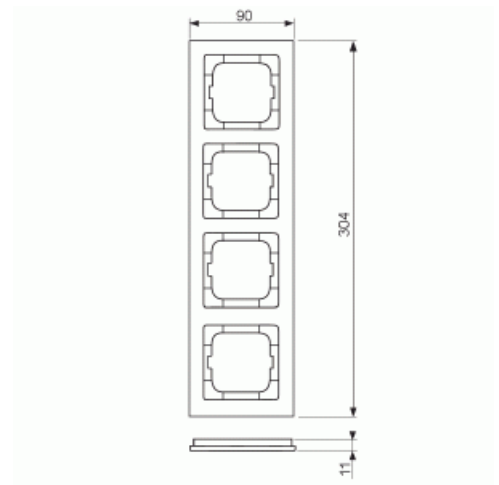

# Cover frame

Cover frame, Axcnt, 4-gang, white

Typ: 1724-284

Produkt ID: 2CKA001754A4346

GTIN: 4011395113417

Flush mounting cover frame for 1-gang accessories, such as switches. Plastic material. Cleaning with a mild, standard household detergent. The use of strong dissolvents should be avoided.

### ETIM Data

ETIM Version:	ETIM-9.0
ETIM Class:	EC000007

Number of units:	4
Mounting direction:	Horizontal and vertical
Number of units horizontal:	4
Number of units vertical:	4
With mounting grid:	Nej
Flush-mounted installation:	Ja
Suitable for floor box:	Nej
Suitable for wall duct:	Ja
Suitable for built-in installation:	Nej
Label space/information surface:	Nej
Material:	Plastic
Material quality:	Thermoplastic
Halogen free:	Ja
Anti-bacterial treatment:	Nej
Surface protection:	Untreated
Surface finishing:	Glossy
Colour:	White
RAL-number (similar):	9016
Transparent:	Nej
With hinged lid:	Nej
Degree of protection (IP):	IP20
Impact strength:	IK03
Type of fastening:	Clamp mounting
Width:	91 mm
Height:	304 mm
Depth:	11 mm
Built-in width:	63 mm
Built-in height:	63 mm
Diameter bore hole (opening):	71 mm