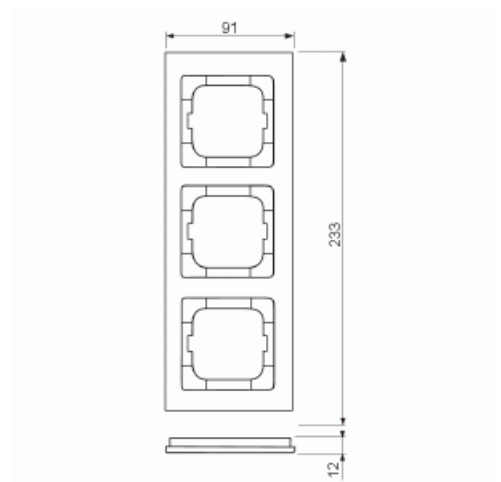

# Cover frame

Cover frame, Axcent, 3-gang, red

Typ: 1723-287

Produkt ID: 2CKA001754A4342

GTIN: 4011395113363

Flush mounting cover frame for 1-gang accessories, such as switches. Plastic material. Cleaning with a mild, standard household detergent. The use of strong dissolvents should be avoided.

### ETIM Data

ETIM Version:	ETIM-9.0
ETIM Class:	EC000007
Number of units:	3

Mounting direction:	Horizontal and vertical
Number of units horizontal:	3
Number of units vertical:	3
With mounting grid:	Nej
Flush-mounted installation:	Ja
Suitable for floor box:	Nej
Suitable for wall duct:	Ja
Suitable for built-in installation:	Nej
Label space/information surface:	Nej
Material:	Plastic
Material quality:	Thermoplastic
Halogen free:	Ja
Anti-bacterial treatment:	Nej
Surface protection:	Untreated
Surface finishing:	Glossy
Colour:	Red
RAL-number (similar):	3020
Transparent:	Nej
With hinged lid:	Nej
Degree of protection (IP):	IP20
Impact strength:	IK03
Type of fastening:	Clamp mounting
Width:	91 mm
Height:	233 mm
Depth:	11 mm
Built-in width:	63 mm
Built-in height:	63 mm
Diameter bore hole (opening):	71 mm