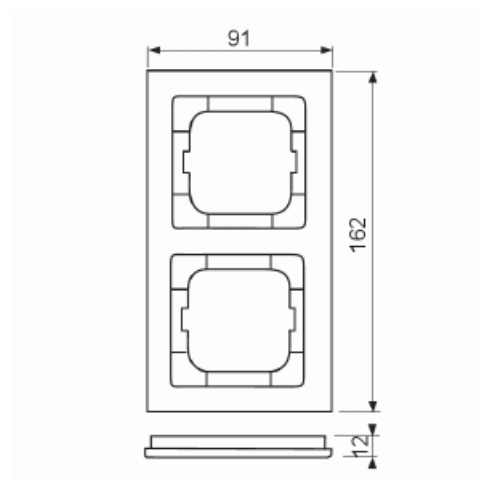

Cover frame

Cover frame, Axcent, 2-gang, red

Typ: 1722-287

Produkt ID: 2CKA001754A4341

GTIN: 4011395113356

Flush mounting cover frame for 1-gang accessories, such as switches. Plastic material. Cleaning with a mild, standard household detergent. The use of strong dissolvents should be avoided.

Teknisk specifikation

Colors

Colour code:	RAL3020
--------------	---------

Packning

Förpackning:	1/10
Enhet:	st

ETIM Data

ETIM Version:	ETIM-9.0
ETIM Class:	EC000007
Number of units:	2

Mounting direction:	Horizontal and vertical
Number of units horizontal:	2
Number of units vertical:	2
With mounting grid:	Nej
Flush-mounted installation:	Ja
Suitable for floor box:	Nej
Suitable for wall duct:	Ja
Suitable for built-in installation:	Nej
Label space/information surface:	Nej
Material:	Plastic
Material quality:	Thermoplastic
Halogen free:	Ja
Anti-bacterial treatment:	Nej
Surface protection:	Untreated
Surface finishing:	Glossy
Colour:	Red
RAL-number (similar):	3020
Transparent:	Nej
With hinged lid:	Nej
Degree of protection (IP):	IP20
Impact strength:	IK03
Type of fastening:	Clamp mounting
Width:	91 mm
Height:	162 mm
Depth:	11 mm
Built-in width:	63 mm
Built-in height:	63 mm
Diameter bore hole (opening):	71 mm