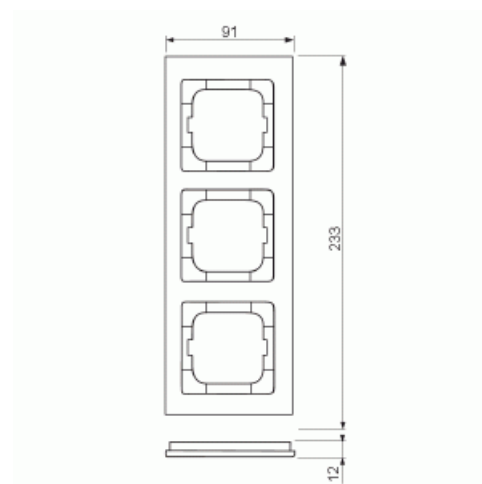

Cover frame

Cover frame, Axcen, 3-gang, yellow

Typ: 1723-285

Produkt ID: 2CKA001754A4336

GTIN: 4011395113295

Flush mounting cover frame for 1-gang accessories, such as switches. Plastic material. Cleaning with a mild, standard household detergent. The use of strong dissolvents should be avoided.

Teknisk specifikation

Colors

Colour code:	RAL1018
--------------	---------

Packning

Förpackning:	1/10
Enhet:	st

ETIM Data

ETIM Version:	ETIM-9.0
ETIM Class:	EC000007
Number of units:	3

Mounting direction:	Horizontal and vertical
Number of units horizontal:	3
Number of units vertical:	3
With mounting grid:	Nej
Flush-mounted installation:	Ja
Suitable for floor box:	Nej
Suitable for wall duct:	Ja
Suitable for built-in installation:	Nej
Label space/information surface:	Nej
Material:	Plastic
Material quality:	Thermoplastic
Halogen free:	Ja
Anti-bacterial treatment:	Nej
Surface protection:	Untreated
Surface finishing:	Glossy
Colour:	Yellow
RAL-number (similar):	1018
Transparent:	Nej
With hinged lid:	Nej
Degree of protection (IP):	IP20
Impact strength:	IK03
Type of fastening:	Clamp mounting
Width:	91 mm
Height:	233 mm
Depth:	11 mm
Built-in width:	63 mm
Built-in height:	63 mm
Diameter bore hole (opening):	71 mm