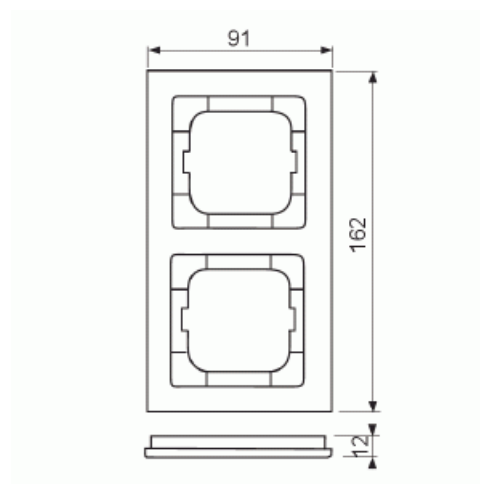

# Cover frame

Cover frame, Axcen, 2-gang, yellow

Typ: 1722-285

Produkt ID: 2CKA001754A4335

GTIN: 4011395113288

Flush mounting cover frame for 1-gang accessories, such as switches. Plastic material. Cleaning with a mild, standard household detergent. The use of strong dissolvents should be avoided.

### ETIM Data

ETIM Version:	ETIM-9.0
ETIM Class:	EC000007
Number of units:	2

Mounting direction:	Horizontal and vertical
Number of units horizontal:	2
Number of units vertical:	2
With mounting grid:	Nej
Flush-mounted installation:	Ja
Suitable for floor box:	Nej
Suitable for wall duct:	Ja
Suitable for built-in installation:	Nej
Label space/information surface:	Nej
Material:	Plastic
Material quality:	Thermoplastic
Halogen free:	Ja
Anti-bacterial treatment:	Nej
Surface protection:	Untreated
Surface finishing:	Glossy
Colour:	Yellow
RAL-number (similar):	1018
Transparent:	Nej
With hinged lid:	Nej
Degree of protection (IP):	IP20
Impact strength:	IK03
Type of fastening:	Clamp mounting
Width:	91 mm
Height:	162 mm
Depth:	11 mm
Built-in width:	63 mm
Built-in height:	63 mm
Diameter bore hole (opening):	71 mm