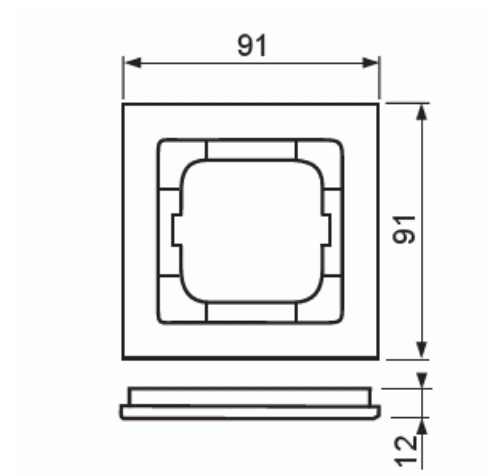

# Cover frame

Cover frame, Axcnt, 1-gang, yellow

Typ: 1721-285

Produkt ID: 2CKA001754A4334

GTIN: 4011395113271

Flush mounting cover frame for 1-gang accessories, such as switches. Plastic material. Cleaning with a mild, standard household detergent. The use of strong dissolvents should be avoided.

### ETIM Data

ETIM Version:	ETIM-9.0
ETIM Class:	EC000007
Number of units:	1
Mounting direction:	Horizontal and vertical
Number of units horizontal:	1
Number of units vertical:	1
With mounting grid:	Nej
Flush-mounted installation:	Ja
Suitable for floor box:	Nej
Suitable for wall duct:	Ja
Suitable for built-in installation:	Nej
Label space/information surface:	Nej
Material:	Plastic
Material quality:	Thermoplastic
Halogen free:	Ja
Anti-bacterial treatment:	Nej
Surface protection:	Untreated
Surface finishing:	Glossy
Colour:	Yellow
RAL-number (similar):	1018
Transparent:	Nej
With hinged lid:	Nej
Degree of protection (IP):	IP20
Impact strength:	IK03
Type of fastening:	Clamp mounting
Width:	91 mm
Height:	91 mm
Depth:	11 mm
Built-in width:	63 mm
Built-in height:	63 mm
Diameter bore hole (opening):	71 mm