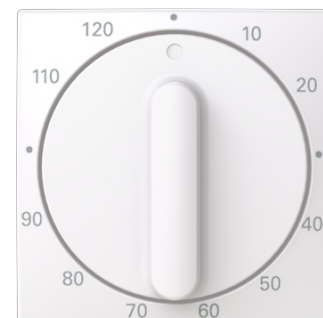

# Control element/cover plate

Cover Plate Time switch Turn button 10 ... 120 Min white - Saga

**Typ:** 1771-916-103-510

**Produkt ID:** 2CKA001753A9987

**GTIN:** 4011395316498

Running time: 120 min

### ETIM Data

ETIM Version:	ETIM-9.0
ETIM Class:	EC000011
Model:	Turn button
Imprint/indication:	Symbol "0"
Scannable symbol/barrier free:	Nej
Utilization:	Time switch
Suitable for touch sensor connector for bus system:	Nej
Type of fastening:	Screw mounting
Monitoring window/light outlet:	Nej
Material:	Plastic
Material quality:	Thermoplastic

Halogen free:	Nej
Surface protection:	Untreated
Surface finishing:	Glossy
Anti-bacterial treatment:	Nej
Colour:	White
RAL-number (similar):	9003
With label area:	Nej
With exchangeable lens/symbol:	Nej
Impact strength:	IK03
Width:	55 mm
Height:	55 mm
Depth:	20.4 mm