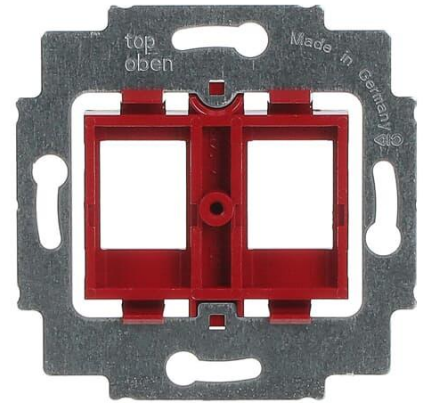

Tele outlet

Supporting frame insert for 2xRJ45, red, Keystone

Typ: 1812

Produkt ID: 2CKA001753A8055

GTIN: 4011395743805

Insert for two Keystone RJ45 connectors. Body color is red. Use with Impressivo center plates 1800-xx or Jussi center plate 1800U.

Teknisk specifikation

Klassificering

Suitable for degree of protection (IP):	IP20
---	------

Packning

Förpackning:	10/100
Enhet:	st

ETIM Data

ETIM Version:	ETIM-9.0
ETIM Class:	EC000018
Assembly arrangement:	Basic element
Utilization:	Modular Jack
Support ring:	Ja
With dust cover:	Nej
With hinged lid:	Nej

Outlet direction:	Straight
Imprintable label:	Without indication field
With imprint:	Nej
Mounting method:	Flush mounted (plaster)
Material:	Plastic
Material quality:	Thermoplastic
Halogen free:	Ja
Anti-bacterial treatment:	Nej
Surface protection:	Untreated
Surface finishing:	Matt
Colour:	Red
Transparent:	Nej
Type of fastening:	Mounting with screw
Number of modules (module system):	1
With buses/couplings:	Nej
Suitable for number of connectors:	2
With strain relief:	Nej
Shielded buses:	Nej
Shielded housing:	Nej
Luster terminal:	Nej
With lighting:	Nej
Device width:	71 mm
Device height:	71 mm
Device depth:	22.5 mm
Min. depth of built-in installation box:	32 mm