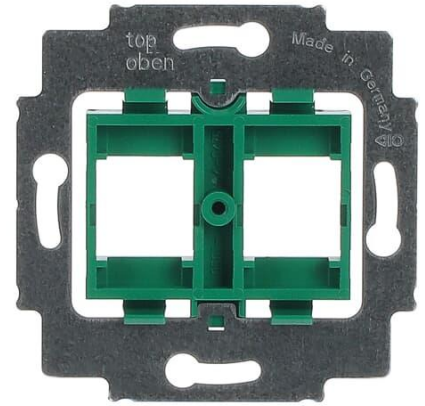

# Tele outlet

Supporting frame insert for 2xRJ45, green, Systemax

Typ: 1810

Produkt ID: 2CKA001753A8048

GTIN: 4011395743706

Insert for two Systemax RJ45 connectors. Body color is green. Use with Impressivo center plates 1800-xx or Jussi center plate 1800U.

### ETIM Data

ETIM Version:	ETIM-9.0
ETIM Class:	EC000018
Assembly arrangement:	Basic element
Utilization:	Modular Jack
Support ring:	Ja
With dust cover:	Nej
With hinged lid:	Nej

Outlet direction:	Straight
Imprintable label:	Without indication field
With imprint:	Nej
Mounting method:	Flush mounted (plaster)
Material:	Plastic
Material quality:	Thermoplastic
Halogen free:	Ja
Anti-bacterial treatment:	Nej
Surface protection:	Untreated
Surface finishing:	Matt
Colour:	Green
Transparent:	Nej
Type of fastening:	Mounting with screw
Number of modules (module system):	1
With buses/couplings:	Nej
Suitable for number of connectors:	2
With strain relief:	Nej
Shielded buses:	Nej
Shielded housing:	Nej
Luster terminal:	Nej
With lighting:	Nej
Device width:	71 mm
Device height:	71 mm
Device depth:	22.5 mm
Min. depth of built-in installation box:	32 mm