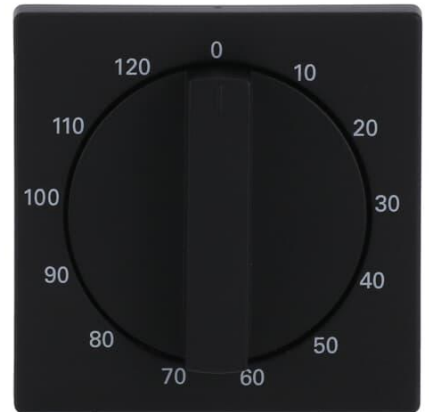

Cover Plate, turning handle

Typ: 1771-885-103

Produkt ID: 2CKA001753A0304

GTIN: 4011395227336

Teknisk specifikation

Klassificering

Suitable for degree of protection (IP):	IP20
---	------

ETIM Data

ETIM Version:	ETIM-9.0
ETIM Class:	EC000011
Model:	Turn button
Imprint/indication:	Symbol "0"
Scannable symbol/barrier free:	Nej
Utilization:	Time switch
Suitable for touch sensor connector for bus system:	Nej
Type of fastening:	Screw mounting
Monitoring window/light outlet:	Nej
Material:	Plastic
Material quality:	Thermoplastic
Halogen free:	Nej
Surface protection:	Lacquered
Surface finishing:	Matt
Anti-bacterial treatment:	Nej
Colour:	Black

RAL-number (similar):	9005
With label area:	Nej
With exchangeable lens/symbol:	Nej
Impact strength:	IK03
Width:	63 mm
Height:	63 mm
Depth:	21.6 mm