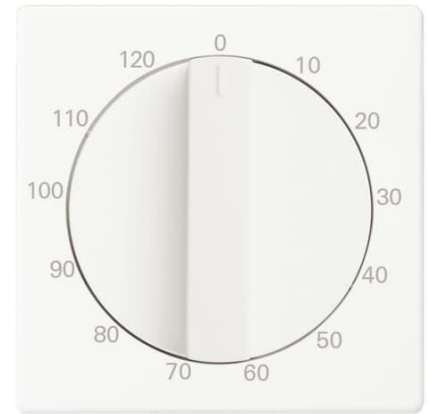

Cover Plate, turning handle

Typ: 1771-884-103

Produkt ID: 2CKA001753A0303

GTIN: 4011395226667

Teknisk specifikation

Klassificering

Suitable for degree of protection (IP):	IP20
---	------

ETIM Data

ETIM Version:	ETIM-9.0
ETIM Class:	EC000011
Model:	Turn button
Imprint/indication:	Symbol "0"
Scannable symbol/barrier free:	Nej
Utilization:	Time switch
Suitable for touch sensor connector for bus system:	Nej
Type of fastening:	Screw mounting
Monitoring window/light outlet:	Nej
Material:	Plastic
Material quality:	Thermoplastic
Halogen free:	Nej
Surface protection:	Lacquered
Surface finishing:	Matt
Anti-bacterial treatment:	Nej
Colour:	White

RAL-number (similar):	9016
With label area:	Nej
With exchangeable lens/symbol:	Nej
Impact strength:	IK03
Width:	63 mm
Height:	63 mm
Depth:	21.6 mm